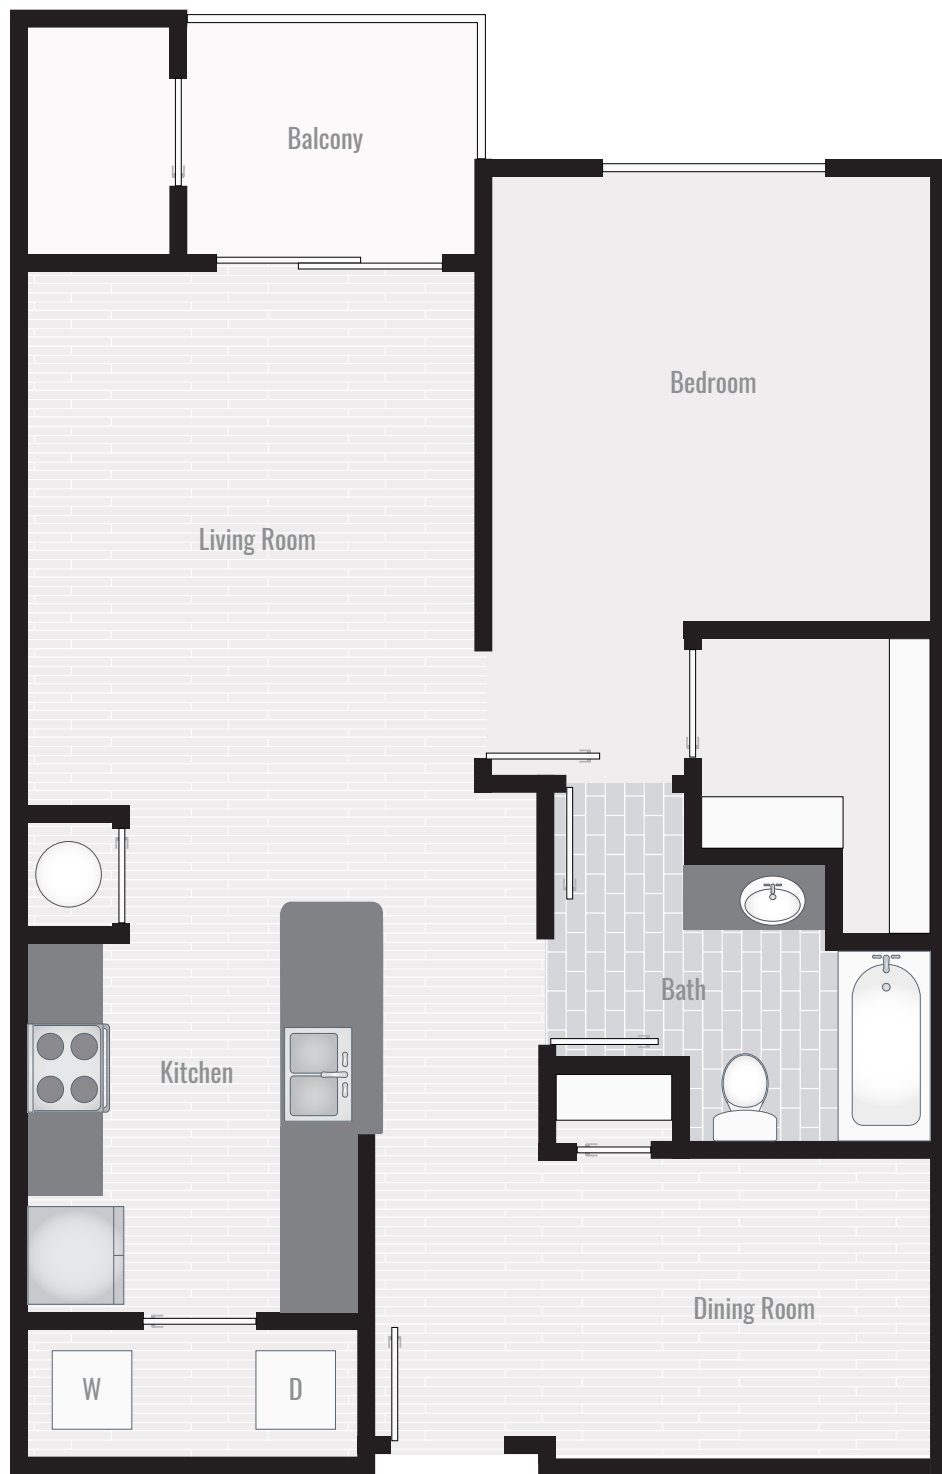

FLOOR PLAN A1
STUDIO | 1 BATH | 600 SF

CITY VISTA

APARTMENT HOMES

412.921.1040
325 Elizabeth Dr
Pittsburgh, PA 15220
CityVistaApts.com

FLOOR PLAN A2

1 BEDROOM | 1 BATH | 751 SF

CITY VISTA

APARTMENT HOMES

412.921.1040

325 Elizabeth Dr
Pittsburgh, PA 15220

CityVistaApts.com

FLOOR PLAN A3

1 BEDROOM | 1 BATH | 786 SF

CITY VISTA

APARTMENT HOMES

412.921.1040
 325 Elizabeth Dr
 Pittsburgh, PA 15220
CityVistaApts.com

FLOOR PLAN A4

1 BEDROOM | 1 BATH | 872 SF

CITY VISTA

APARTMENT HOMES

412.921.1040
 325 Elizabeth Dr
 Pittsburgh, PA 15220
CityVistaApts.com

FLOOR PLAN A5

1 BEDROOM | 1 BATH | 910 SF

CITY VISTA

FLOOR PLAN B1

2 BEDROOM | 2 BATH | 1,088 SF

CITY VISTA

APARTMENT HOMES

412.921.1040
 325 Elizabeth Dr
 Pittsburgh, PA 15220
CityVistaApts.com

FLOOR PLAN B2

2 BEDROOM | 2 BATH | 1,109 SF

CITY VISTA