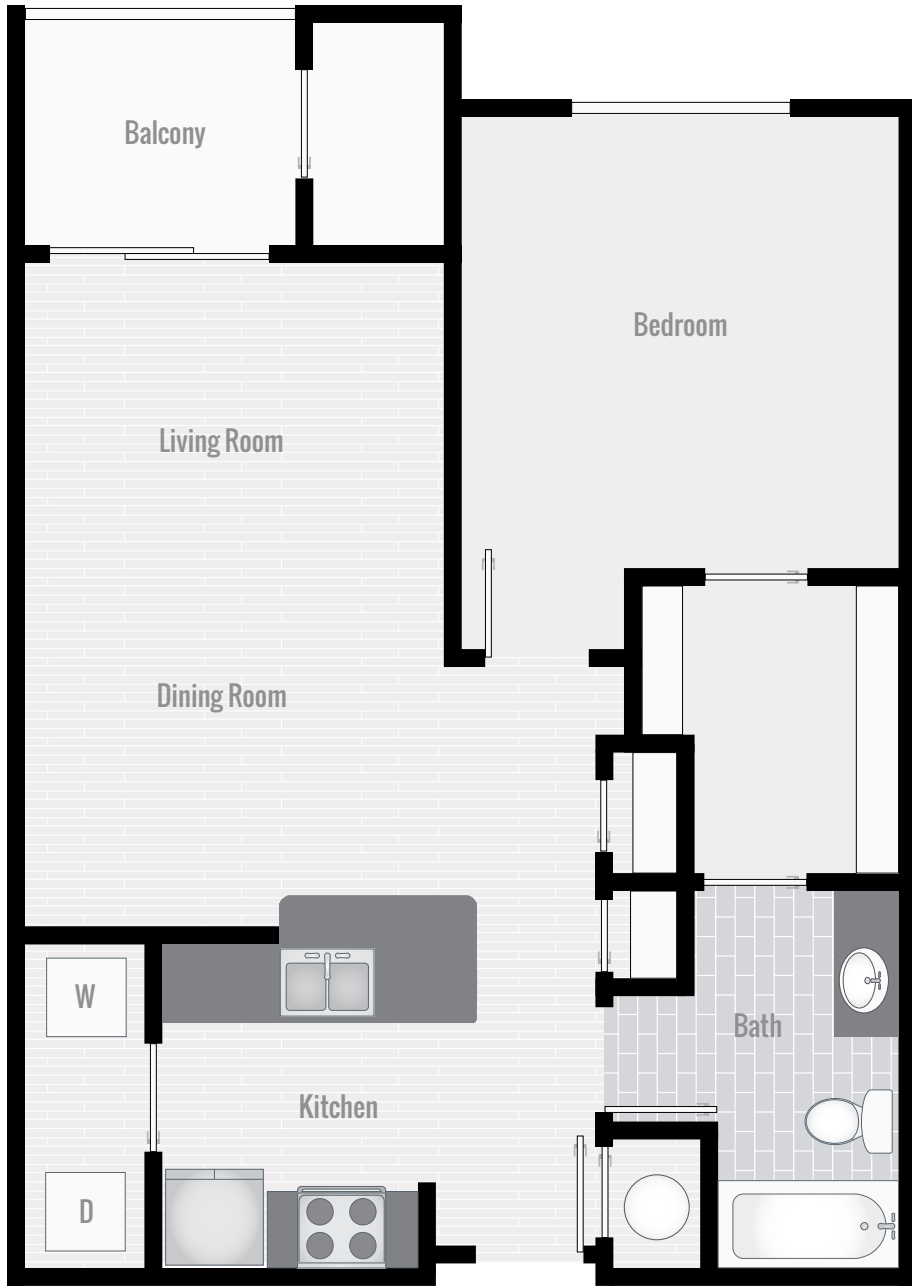

FLOOR PLAN A1
STUDIO | 1 BATH | 600 SF

CITY VISTA

APARTMENT HOMES

412.921.1040
325 Elizabeth Dr
Pittsburgh, PA 15220
CityVistaApts.com

FLOOR PLAN A2

1 BEDROOM | 1 BATH | 751 SF

CITY VISTA

APARTMENT HOMES

412.921.1040

325 Elizabeth Dr
Pittsburgh, PA 15220

CityVistaApts.com

FLOOR PLAN A3

1 BEDROOM | 1 BATH | 786 SF

CITY VISTA

APARTMENT HOMES

412.921.1040
 325 Elizabeth Dr
 Pittsburgh, PA 15220
CityVistaApts.com

FLOOR PLAN A4

1 BEDROOM | 1 BATH | 872 SF

CITY VISTA

APARTMENT HOMES

412.921.1040
 325 Elizabeth Dr
 Pittsburgh, PA 15220
CityVistaApts.com

FLOOR PLAN A5

1 BEDROOM | 1 BATH | 910 SF

CITY VISTA

FLOOR PLAN B1

2 BEDROOM | 2 BATH | 1,088 SF

CITY VISTA

APARTMENT HOMES

412.921.1040
 325 Elizabeth Dr
 Pittsburgh, PA 15220
CityVistaApts.com

FLOOR PLAN B2

2 BEDROOM | 2 BATH | 1,109 SF

CITY VISTA