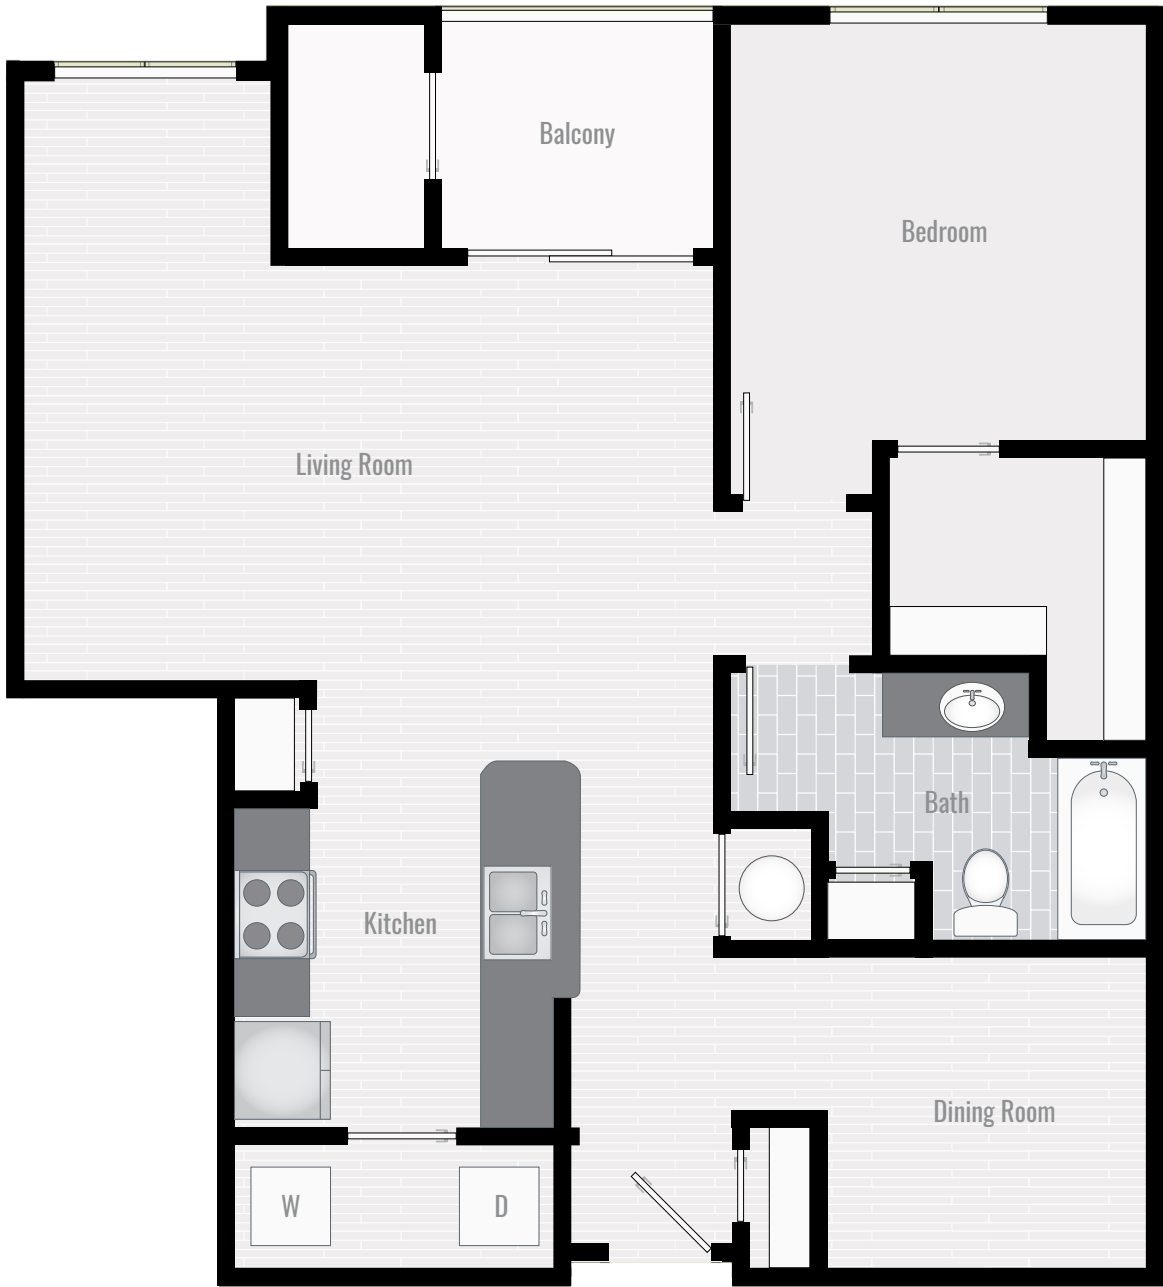

FLOOR PLAN A4

1 BEDROOM | 1 BATH | 872 SF

CITY VISTA

APARTMENT HOMES

412.921.1040
 325 Elizabeth Dr
 Pittsburgh, PA 15220
CityVistaApts.com

FLOOR PLAN A5

1 BEDROOM | 1 BATH | 910 SF

CITY VISTA

APARTMENT HOMES

412.921.1040

325 Elizabeth Dr
Pittsburgh, PA 15220

CityVistaApts.com

FLOOR PLAN A6
 1 BEDROOM | 1 BATH | 961 SF

CITY VISTA

APARTMENT HOMES

412.921.1040
 325 Elizabeth Dr
 Pittsburgh, PA 15220
CityVistaApts.com

FLOOR PLAN B1

2 BEDROOM | 2 BATH | 1,088 SF

CITY VISTA

APARTMENT HOMES

412.921.1040
 325 Elizabeth Dr
 Pittsburgh, PA 15220
CityVistaApts.com

FLOOR PLAN B2

2 BEDROOM | 2 BATH | 1,109 SF

CITY VISTA