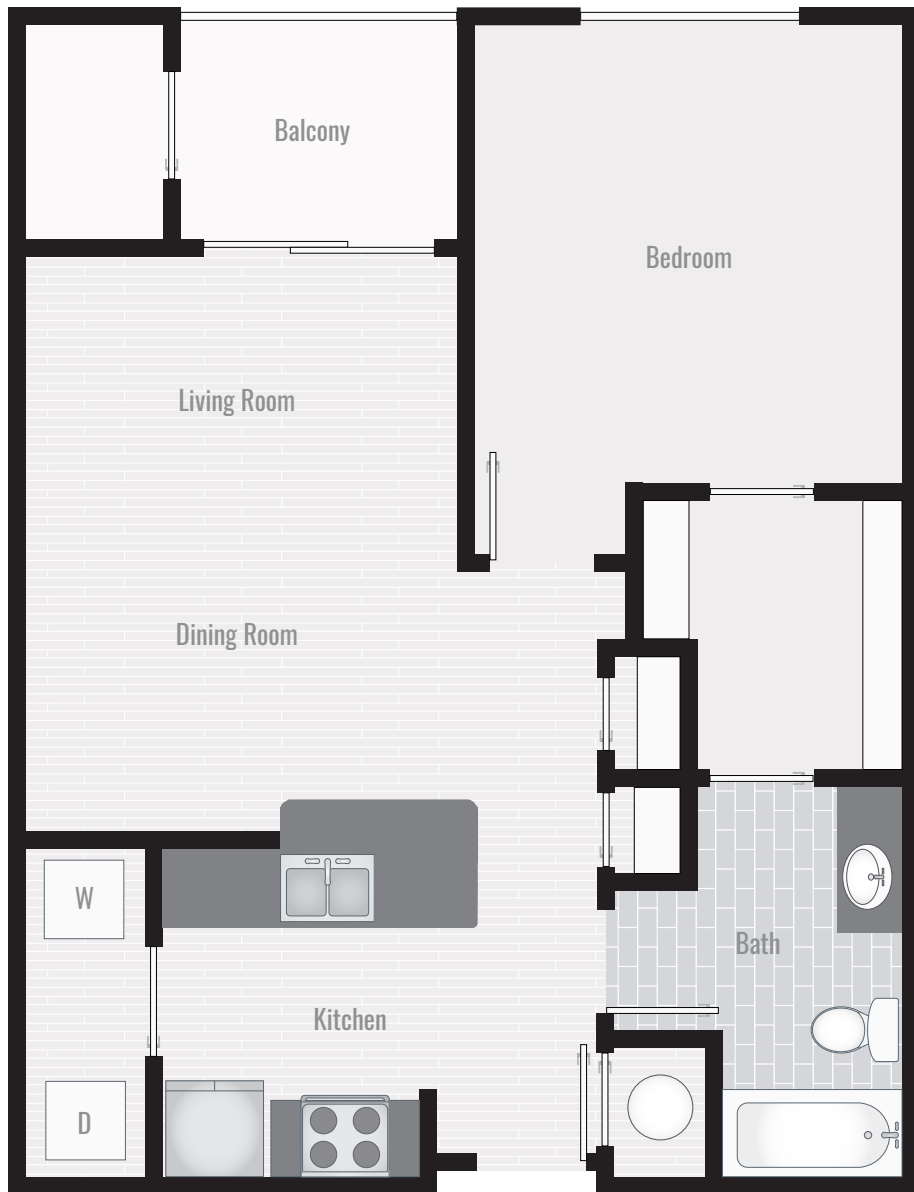

FLOOR PLAN A1
STUDIO | 1 BATH | 600 SF

CITY VISTA

APARTMENT HOMES

412.921.1040
325 Elizabeth Dr
Pittsburgh, PA 15220
CityVistaApts.com

FLOOR PLAN A2

1 BEDROOM | 1 BATH | 751 SF

CITY VISTA

APARTMENT HOMES

412.921.1040

325 Elizabeth Dr
Pittsburgh, PA 15220

CityVistaApts.com

FLOOR PLAN A3

1 BEDROOM | 1 BATH | 786 SF

CITY VISTA

APARTMENT HOMES

412.921.1040
 325 Elizabeth Dr
 Pittsburgh, PA 15220
CityVistaApts.com

FLOOR PLAN A4

1 BEDROOM | 1 BATH | 872 SF

CITY VISTA

APARTMENT HOMES

412.921.1040
 325 Elizabeth Dr
 Pittsburgh, PA 15220
CityVistaApts.com

FLOOR PLAN A5

1 BEDROOM | 1 BATH | 910 SF

CITY VISTA

FLOOR PLAN B1

2 BEDROOM | 2 BATH | 1,088 SF

CITY VISTA

APARTMENT HOMES

412.921.1040
 325 Elizabeth Dr
 Pittsburgh, PA 15220
CityVistaApts.com

FLOOR PLAN B2

2 BEDROOM | 2 BATH | 1,109 SF

CITY VISTA